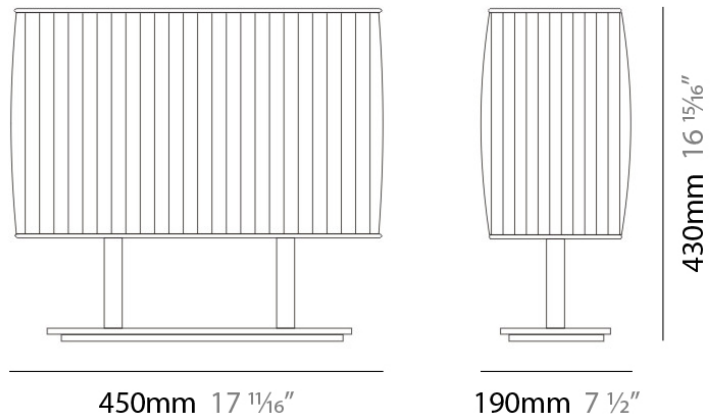

BLISSY PORTABLE

D84052

GENERAL

Series: Blissy
Brand: Panzeri
Division: Design
Mounting Type: Portable
Mounting Location: Table
Subcategory: Table

PHYSICAL

Shape: Rectangle
Length (mm): 450
Length (in): 17 3/4
Width (mm): 190
Width (in): 7 1/2
Height (mm): 430
Height (in): 17
Light Distribution: Omnidirectional
Weight (kg): 4.09
Weight (lbs): 9
Diffuser: Ivory Pleated Fabric Shade
Fixture Finish: Metallic Gray
Fixture Material: Metal / Cotton

ELECTRICAL

Number of Lamps: 1
Lamp Type: LED Retrofit
Lamp Shape: A19
Bulb Included: Bulb Not Included
Total Output Wattage (W): 8
Max. Wattage Per Lamp (W): 8
Lamp Base: E26
Input Voltage (V): 120
Upon Request: 277Vac / GU24

LED

OPTICAL

RATINGS AND CERTIFICATIONS

Certified By: CSA Certified to UL and CSA Standards
IP rating: IP20