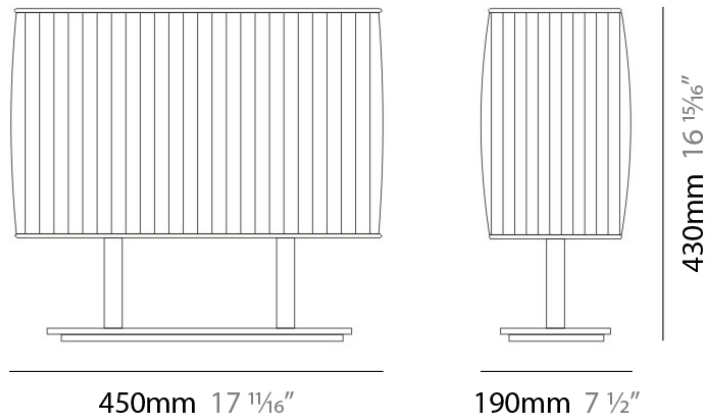

PROJECT	_____
TYPE	_____
NOTES	_____
QUANTITY	_____
DATE	_____

BLISSY PORTABLE

D84053

GENERAL

Series: Blissy
Brand: Panzeri
Division: Design
Mounting Type: Portable
Mounting Location: Table
Subcategory: Table

PHYSICAL

Shape: Rectangle
Length (mm): 450
Length (in): 17 3/4
Width (mm): 190
Width (in): 7 1/2
Height (mm): 430
Height (in): 17
Light Distribution: Omnidirectional
Weight (kg): 4.09
Weight (lbs): 9
Diffuser: Ivory Pleated Fabric Shade
Fixture Material: Metal / Cotton

ELECTRICAL

Number of Lamps: 1
Lamp Type: LED Retrofit
Lamp Shape: A19
Bulb Included: Bulb Not Included
Total Output Wattage (W): 15
Max. Wattage Per Lamp (W): 15
Lamp Base: E26
Input Voltage (V): 120

LED

OPTICAL

RATINGS AND CERTIFICATIONS

Certified By: CSA Certified to UL and CSA Standards
IP rating: IP20